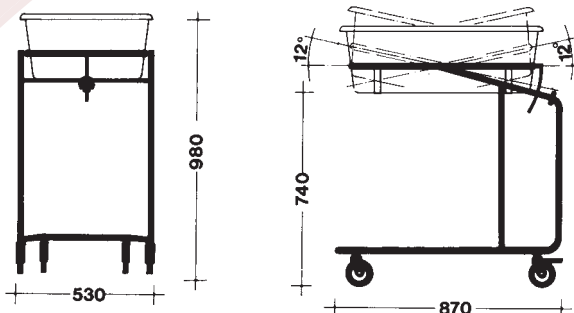

381™ Baby Crib

for Rooming-In

Baby Crib Trolley 381

for Rooming-in

- Light to handle
- Safe, sturdy construction
- Easy to clean
- Space-saving storage

Baby Crib Trolley 381 is a handy aid for the nursing of newborns. It has been designed and dimensioned to allow the nurse and the new mother to tend to the baby in ergonomically correct positions. The large castors make the crib easy to move and are equipped with brakes to hold the crib safely in place. The frame of the crib allows its positioning across the mother's bed allowing convenient access to the baby. The bottom of the frame goes under the bed leaving more clear floor space.

- frame chrome plated
- crib of transparent acrylic
- easy to clean
- mattress base perforated
- a label pocket at the end
- Trendelenburg and anti-Trendelenburg adjustments steplessly
- castors Ø 100 mm, two castors fitted with brakes
- Warranty 3 years

Crib trolleys can be horizontally stacked to save place. This is advantageous during transportation and storage.

CE

 **MERIVAARA**

Merivaara Corp.

Puustellintie 2, FI-15150 LAHTI, FINLAND
Tel. +358 3 3394 611, fax +358 3 3394 6144
merivaara@merivaara.fi
www.merivaara.com