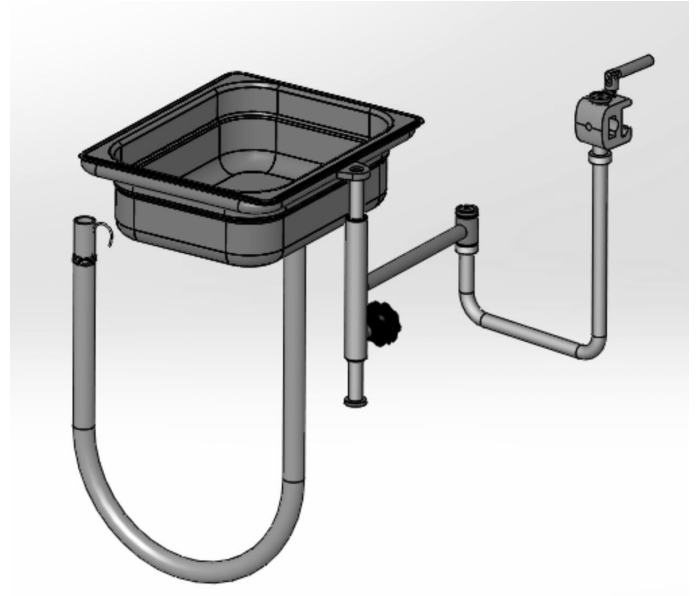

Bowl 6 L with drainage 201572

Bowl with drainage for Promerix, Practico and Rapido operating tables.

- Including drainage tube and connection arm
- Size 319 x 267 mm
- Volume 6 litres
- Drainage: silicon tube Ø 19 mm, length 1000 mm
- Stainless steel
- Suitable for rails: EUR, US