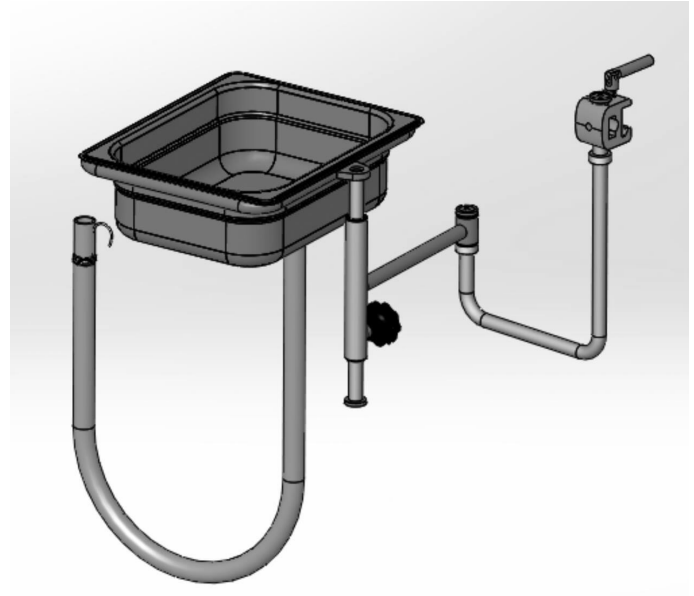

Bowl 6 L with drainage 201572

Bowl with drainage for Promerix, Practico and Rapido operating tables.

- Including drainage tube and connection arm
- Size 319 x 267 mm
- Volume 6 litres
- Drainage: silicon tube Ø 19 mm, length 1000 mm
- Stainless steel
- Suitable for rails: EUR, US

Technical Specifications

| | |
|--------------|-----------|
| | |
| Weight | 4 kg |
| Product code | 100201572 |

Ota yhteyttä

Merivaara Corp.

Tarmontie 2-4
15860 HOLLOLA
SUOMI

+358 3 3394 611

merivaara@merivaara.com