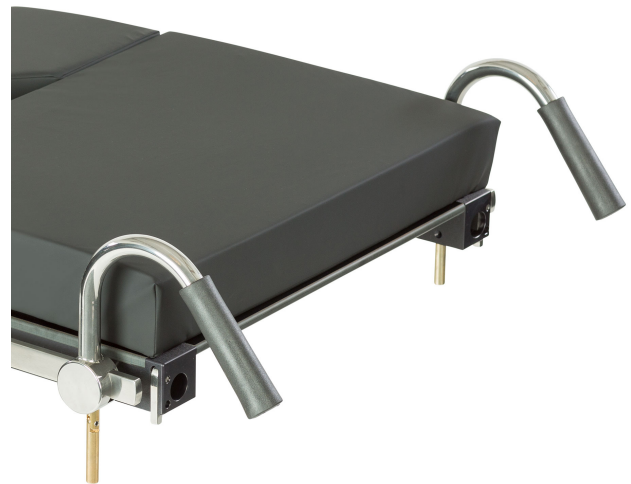

Transport handles, pair OA4040

- makes moving the operating table easier
- fastened to side rail by integrated clamp
- antimicrobial tightening levers

Contact us

Merivaara Corp.
Tarmontie 2-4
15860 HOLLOLA
FINLAND