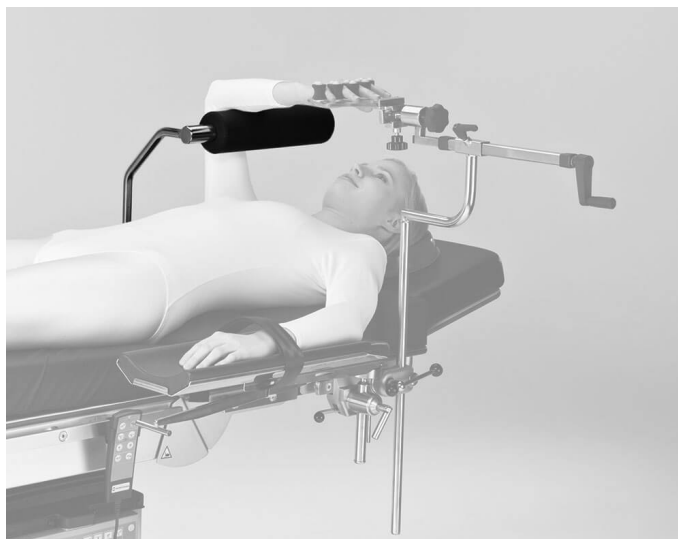

Counter traction post 11438

Counter traction post 11438 for humerus, padded

- Requires a clamp 10300
- Pad size: length 300 mm, diam. 80 mm

Technical Specifications

Width	365 mm
Height	639 mm
Weight	2 kg
Product code	110438, 100011438