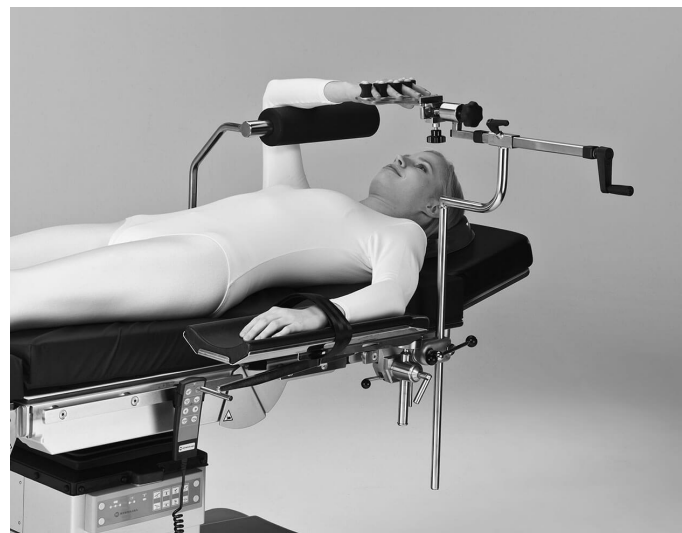

## Including:

- Counter traction post 11438
- Traction unit 11443
- Weinberger hand fixation device 10393
- Two clamps 10300
- Suitable for EUR, US and UK rails