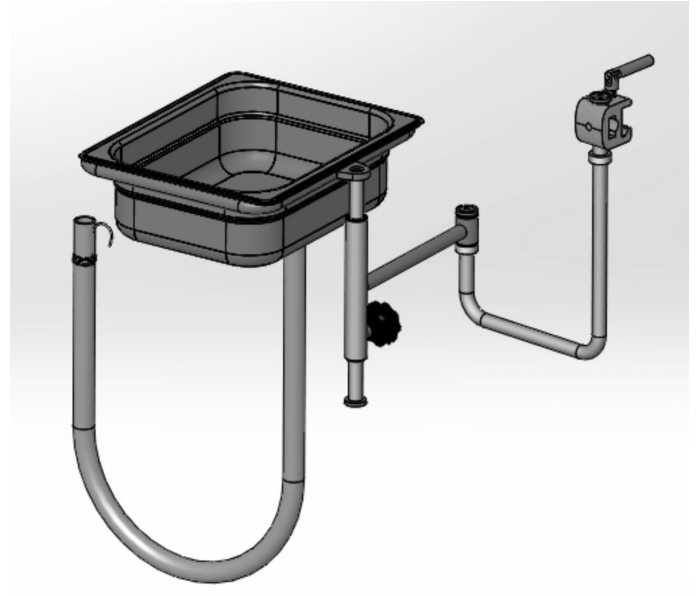

Bowl 6 L with drainage 201572

Bowl with drainage for Promerix, Practico and Rapido operating tables.

- Including drainage tube and connection arm
- Size 319 x 267 mm
- Volume 6 litres
- Drainage: silicon tube Ø 19 mm, length 1000 mm
- Stainless steel
- Suitable for rails: EUR, US

Technical Specifications

Weight	4 kg
Product code	100201572

Contact us

Merivaara Corp.
Tarmontie 2-4
15860 HOLLOLA
FINLAND

+358 3 3394 611

merivaara@merivaara.com