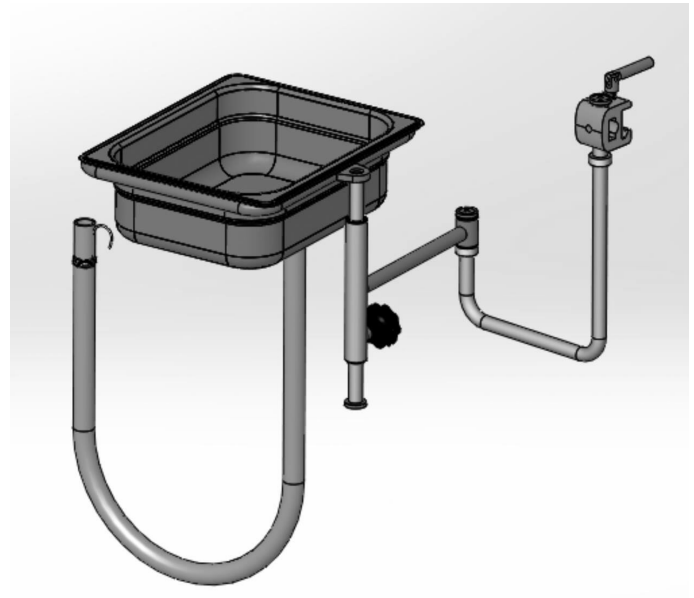

Bowl 6 L with drainage 201572

Bowl with drainage for Promerix, Practico and Rapido operating tables.

- Including drainage tube and connection arm
- Size 319 x 267 mm
- Volume 6 litres
- Drainage: silicon tube Ø 19 mm, length 1000 mm
- Stainless steel
- Suitable for rails: EUR, US

Technical Specifications

Weight	4 kg
Product code	100201572

Contact us

Merivaara Corp.
Tarmontie 2-4
15860 HOLLOLA
FINLAND

+358 3 3394 611

merivaara@merivaara.com