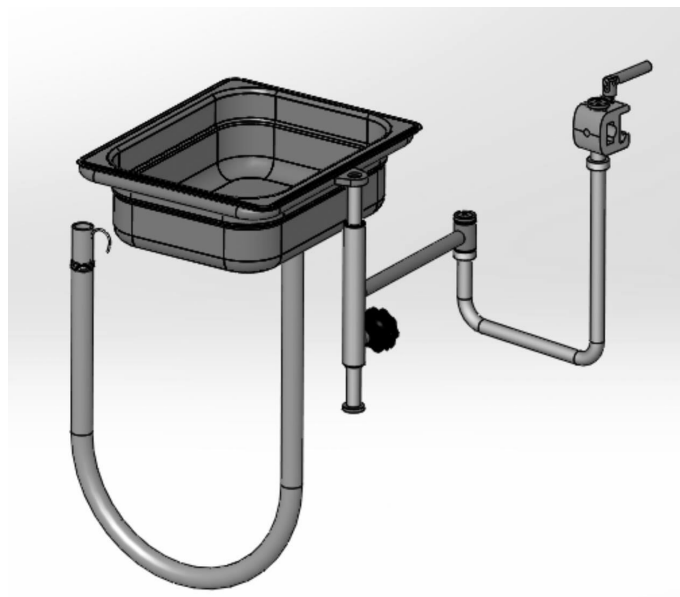

Bowl 6 L with drainage 201572

Bowl with drainage for Promerix, Practico and Rapido operating tables.

- Including drainage tube and connection arm
- Size 319 x 267 mm
- Volume 6 litres
- Drainage: silicon tube Ø 19 mm, length 1000 mm
- Stainless steel
- Suitable for rails: EUR, US

Technical Specifications

Weight	4 kg
Product code	100201572

Contact us

Merivaara Corp.
Tarmontie 2-4
15860 HOLLOLA
FINLAND

+358 3 3394 611

merivaara@merivaara.com