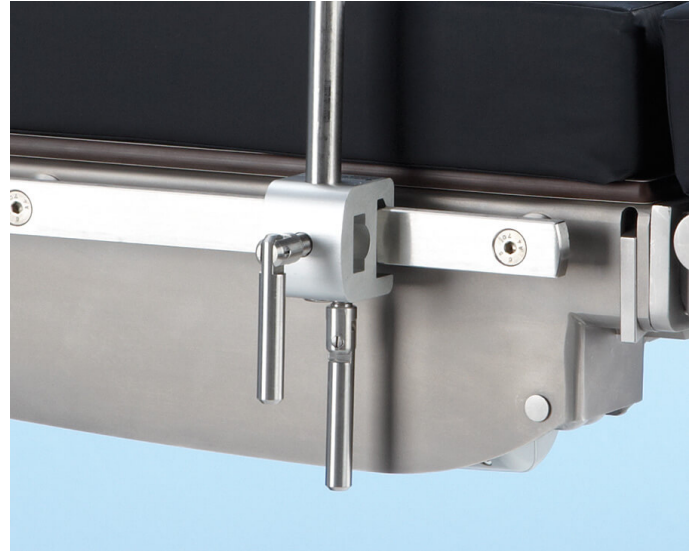

## Universal accessory clamp 10200

Universal model clamp, fits all rail types.  
Aluminium. D 16mm round pole fits in vertical or  
in horizontal direction and EUR-rail size flat bar in  
horizontal direction only.

### Technical Specifications

Width	40 mm
Depth	80 mm
Height	150 mm
Safe working load (SWL)	58 kg
Weight	0.2 kg
Product Code	100010200