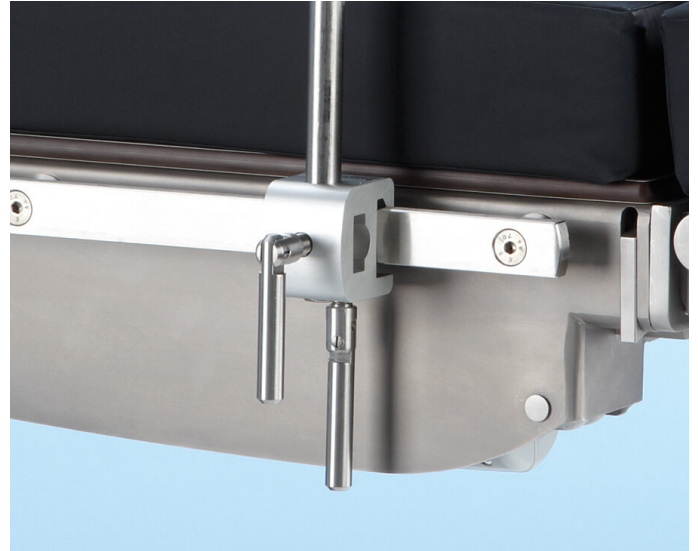

Universal accessory clamp 10200

Universal model clamp, fits all rail types.
Aluminium. D 16mm round pole fits in vertical or
in horizontal direction and EUR-rail size flat bar in
horizontal direction only.

Technical Specifications

Width	40 mm
Depth	80 mm
Height	150 mm
Safe working load (SWL)	58 kg
Weight	0.2 kg
Product Code	100010200

Contact us

Merivaara Corp.
Tarmontie 2-4
15860 HOLLOLA
FINLAND

+358 3 3394 611