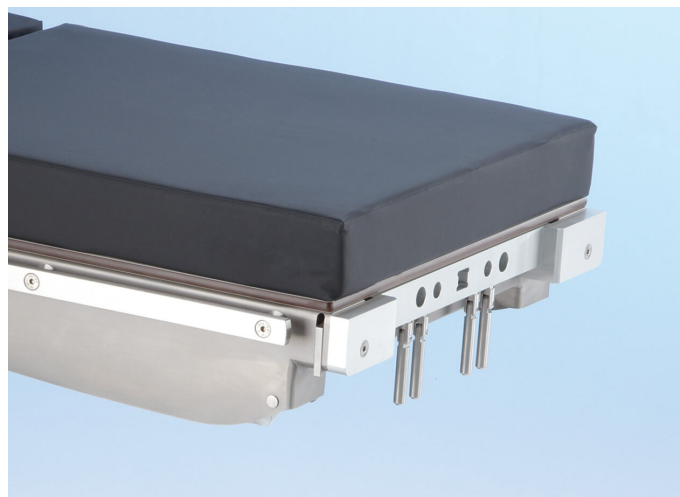

Head rest adapter 60146

Adapter for Promerix and Practico operating tables for fixing special head rests, e.g. 18150 for ophthalmology, Doro/Mayfield Cranial Positioning System.

Technical Specifications

Safe working load (SWL)	14 kg
Weight	2.5 kg
Product code	100060146

Contact us

Merivaara Corp.
Tarmontie 2-4
15860 HOLLOLA
FINLAND

+358 3 3394 611

merivaara@merivaara.com