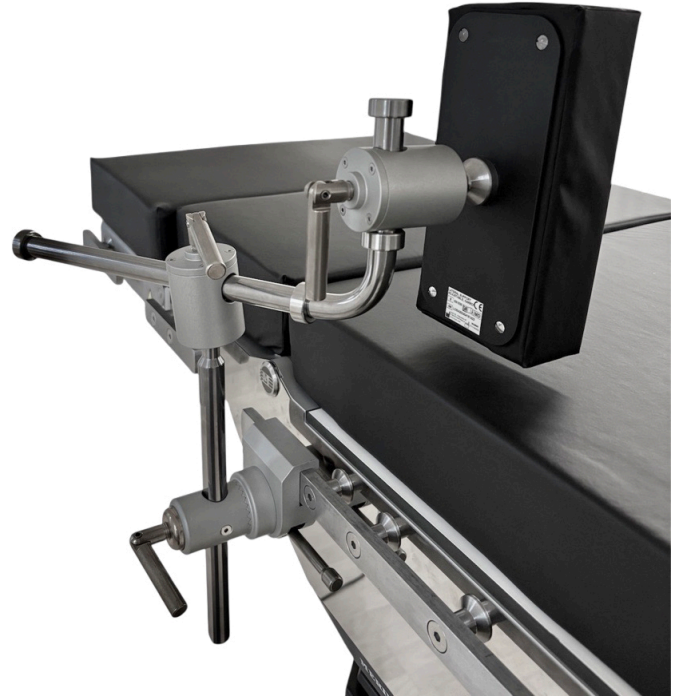

Multi lateral support, narrow SS1040

- multi-adjustable lateral support for optimum positioning
- padding (50 mm) designed to prevent pressure and nerve injuries
- antimicrobial tightening levers
- height adjustment range 200 mm
- pad size 100x200 mm
- Recommended clamps: CL2010/ CL2110