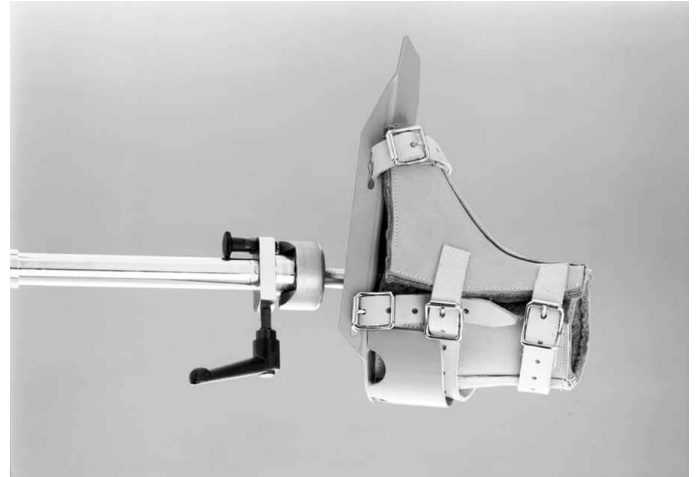

## Childrens traction boots 19131

Traction boots for children model 19131. Leather boots (pair), bottom plates are attached to the screw tension device with a ball joint. For 19300 orthopedic extension devices. Turning angles 25 degrees.

### Technical Specifications

Width	80 mm
Length	180 mm
Height	230 mm
Safe working load (SWL)	58 kg
Weight	0.9 kg
Product Code	100019131