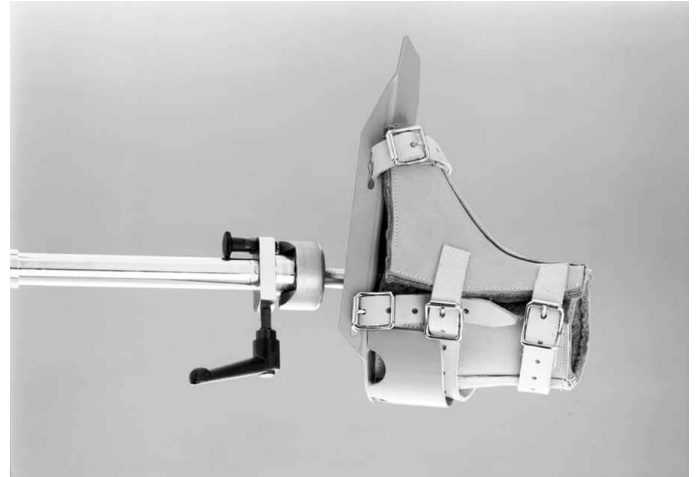

## Childrens traction boots 19131

Traction boots for children model 19131. Leather boots (pair), bottom plates are attached to the screw tension device with a ball joint. For 19300 orthopedic extension devices. Turning angles 25 degrees.

### Technical Specifications

|                         |           |
|-------------------------|-----------|
|                         |           |
| Width                   | 80 mm     |
| Length                  | 180 mm    |
| Height                  | 230 mm    |
| Safe working load (SWL) | 58 kg     |
| Weight                  | 0.9 kg    |
| Product Code            | 100019131 |