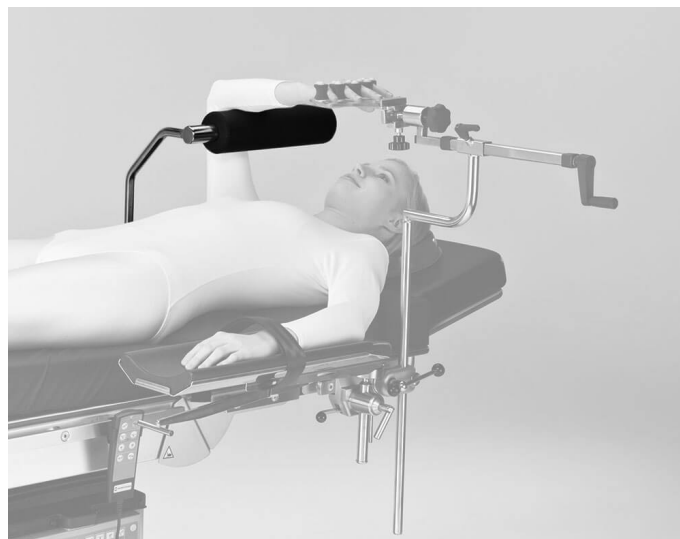

Counter traction post 11438

Counter traction post 11438 for humerus, padded

- Requires a clamp 10300
- Pad size: length 300 mm, diam. 80 mm

Technical Specifications

Width	365 mm
Height	639 mm
Weight	2 kg
Product code	110438, 100011438