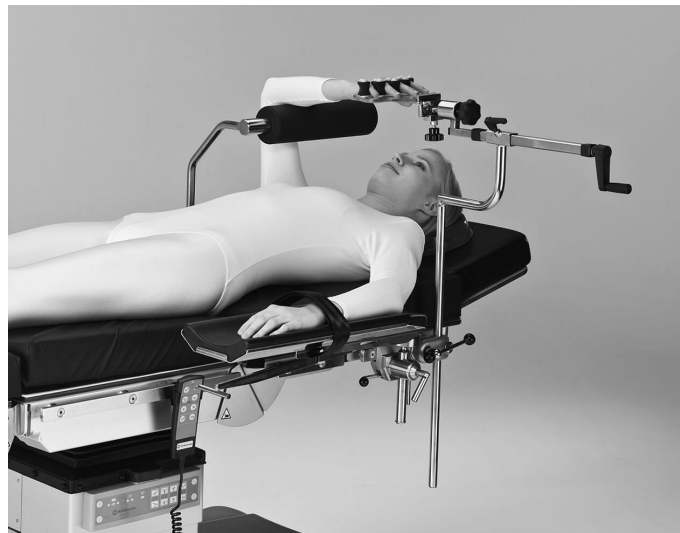

Humerus Traction Kit 110438

Including:

- Counter traction post 11438
- Traction unit 11443
- Weinberger hand fixation device 10393
- Two clamps 10300
- Suitable for EUR, US and UK rails

Связаться с нами

Merivaara Corp.
Tarmontie 2-4
15860 HOLLOLA
FINLAND