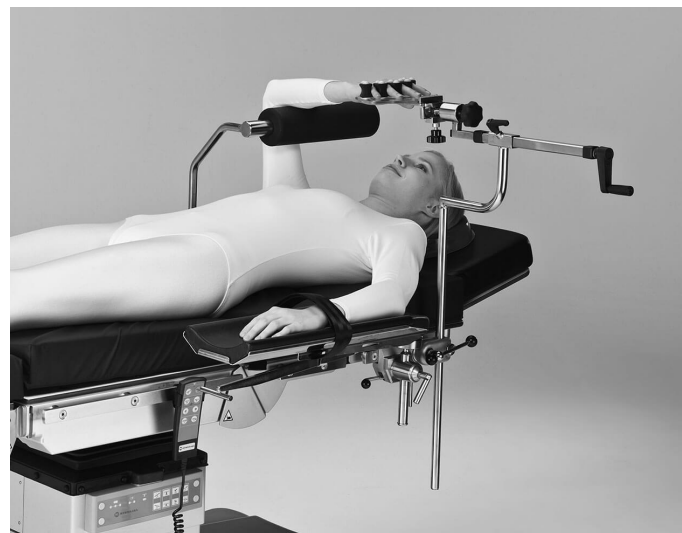

Humerus Traction Kit 110438

Including:

- Counter traction post 11438
- Traction unit 11443
- Weinberger hand fixation device 10393
- Two clamps 10300
- Suitable for EUR, US and UK rails

Связаться с нами

Merivaara Corp.
Tarmontie 2-4
15860 HOLLOLA
FINLAND