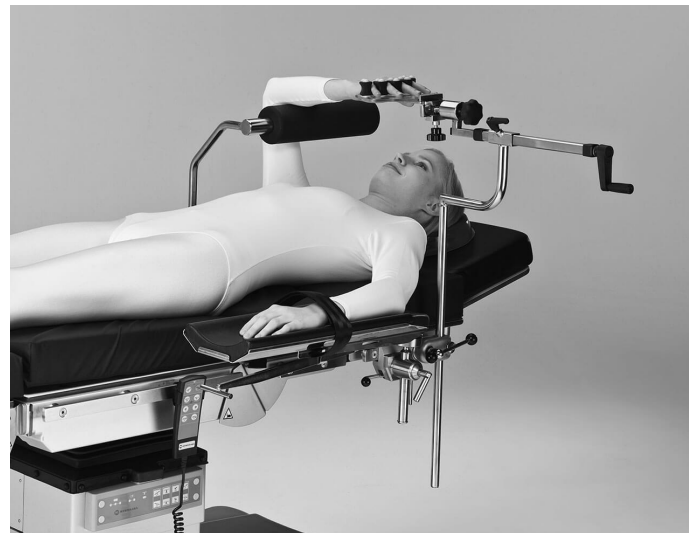

Humerus Traction Kit 110438

Including:

- Counter traction post 11438
- Traction unit 11443
- Weinberger hand fixation device 10393
- Two clamps 10300
- Suitable for EUR, US and UK rails

Связаться с нами

Merivaara Corp.
Tarmontie 2-4
15860 HOLLOLA
FINLAND