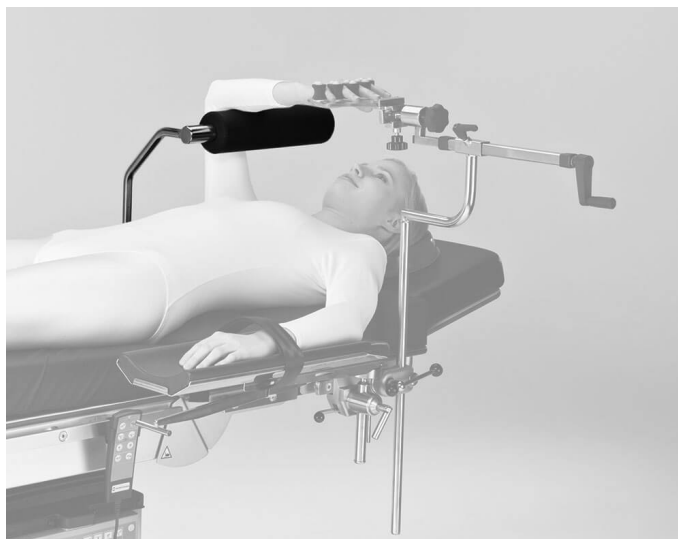

## Counter traction post 11438

Counter traction post 11438 for humerus, padded

- Requires a clamp 10300
- Pad size: length 300 mm, diam. 80 mm

### Technical Specifications

Width	365 mm
Height	639 mm
Weight	2 kg
Product code	110438, 100011438