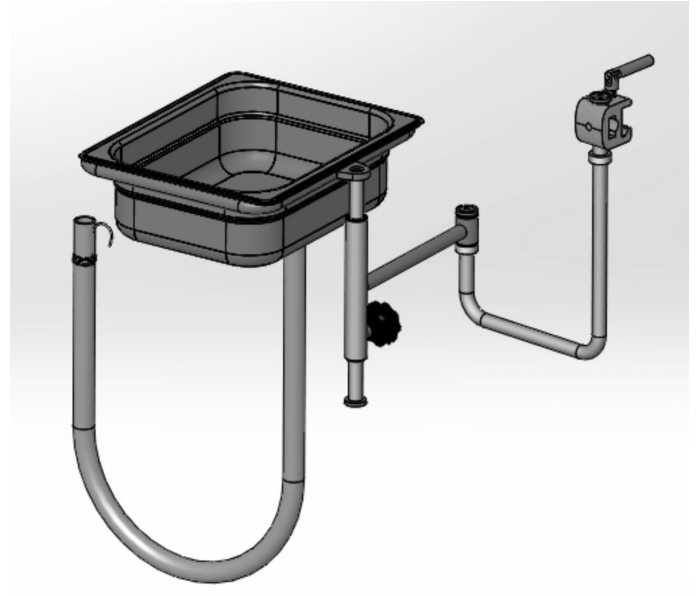

Bowl 6 L with drainage 201572

Bowl with drainage for Promerix, Practico and Rapido operating tables.

- Including drainage tube and connection arm
- Size 319 x 267 mm
- Volume 6 litres
- Drainage: silicon tube Ø 19 mm, length 1000 mm
- Stainless steel
- Suitable for rails: EUR, US

Technical Specifications

Weight	4 kg
Product code	100201572

Kontakta oss

Merivaara Corp.
Tarmontie 2-4
15860 HOLLOLA
FINLAND

+358 3 3394 611

merivaara@merivaara.com